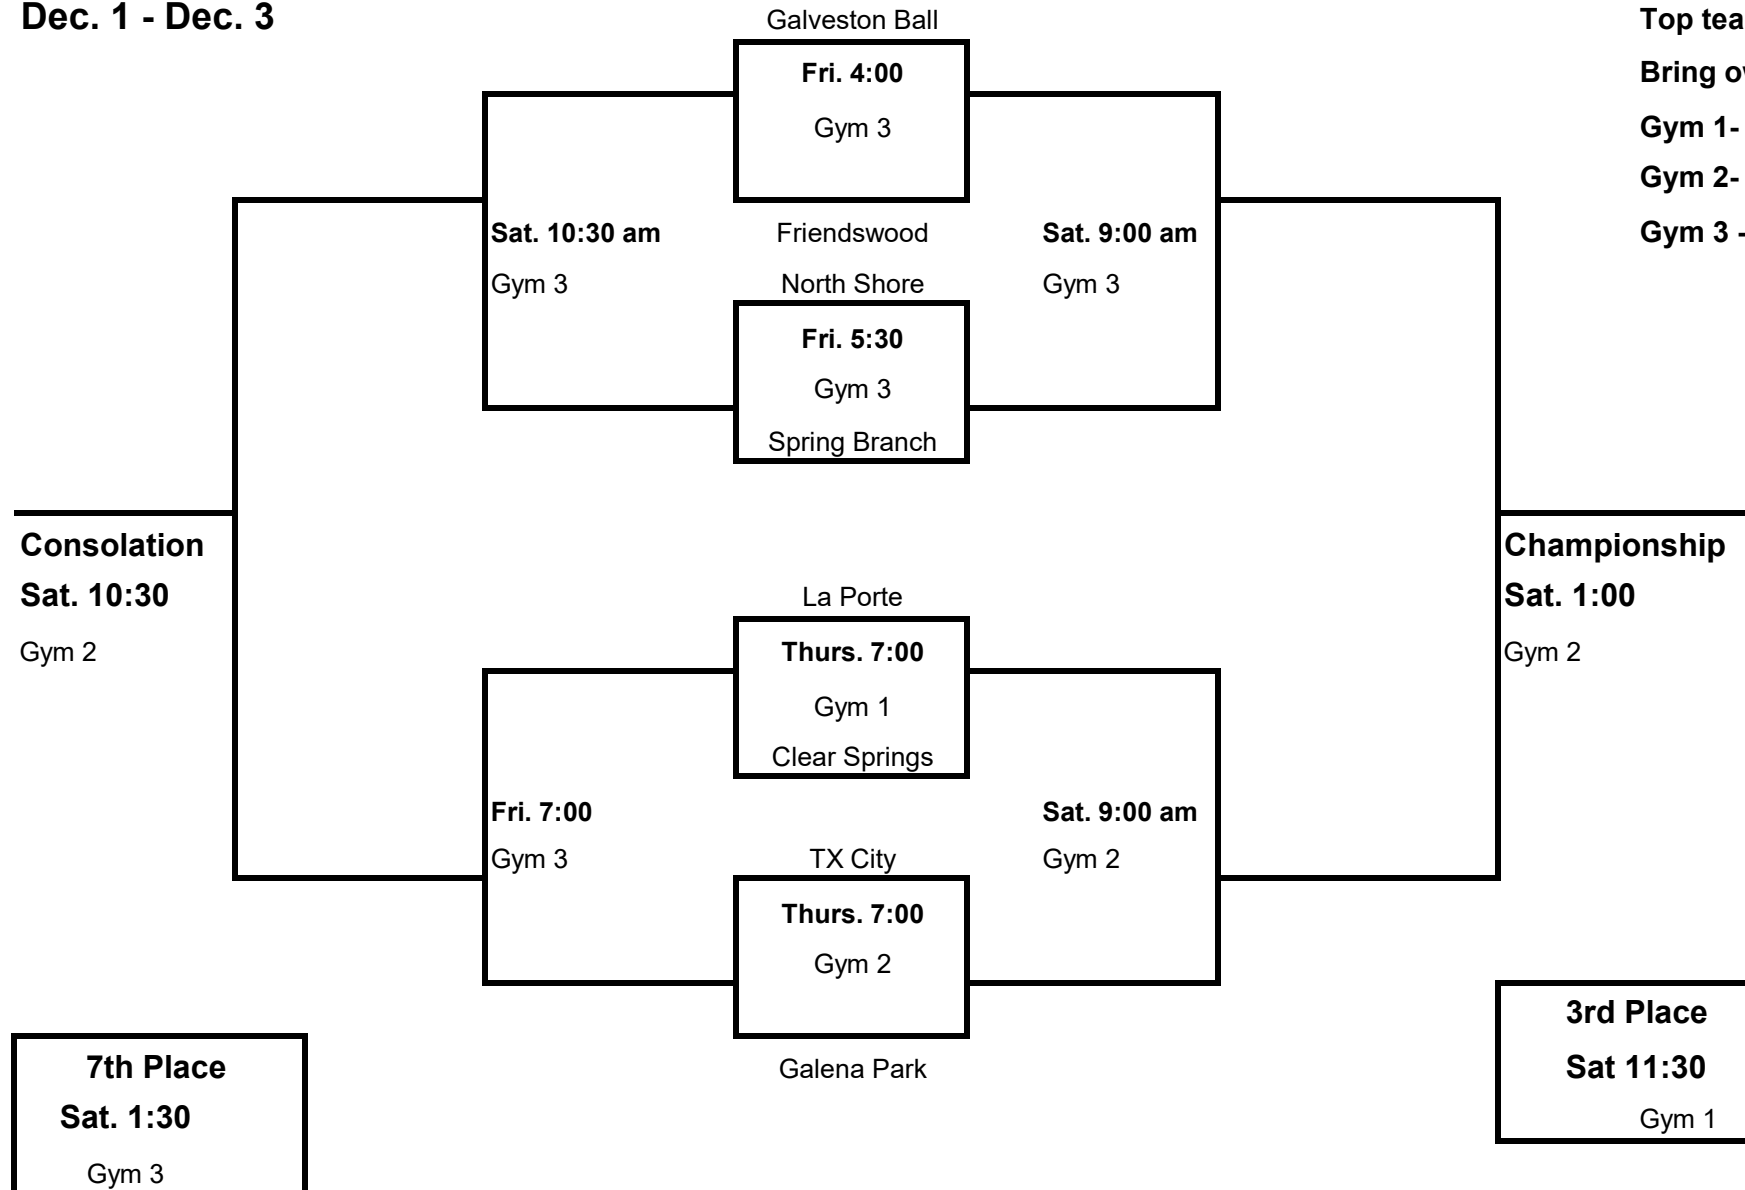

# Texas City Freshmen B Tournament

Dec. 1 - Dec. 3

Top team wears white jersey (Home)

Bring own balls/Water bottles

Gym 1- TCHS Main Gym

Gym 2- TCHS Aux Gym

Gym 3 - Blocker Gym

# Texas City Freshmen A Tournament

Dec. 1 - Dec. 3

Top team wears white jersey (Home)  
 Bring own balls/Water bottles  
 Gym 1- TCHS Main Gym  
 Gym 2- TCHS Aux Gym

**Gym 1**    **TCHS Main Gym**  
**Gym 2**    **TCHS Aux Gym**  
**Gym 3**    **Blocker**

Thursday 12/1

4:00 Gym 1    (A)La Marque vs North Shore  
      Gym 2    (A)Hitchcock vs Pearland

5:30 Gym 1    (A)TX City vs Magnolia  
      Gym 2    (A) SB Memorial vs Clear Springs

7:00 Gym 1    (B)  
      Gym 2    (B) TX City vs Galena Park