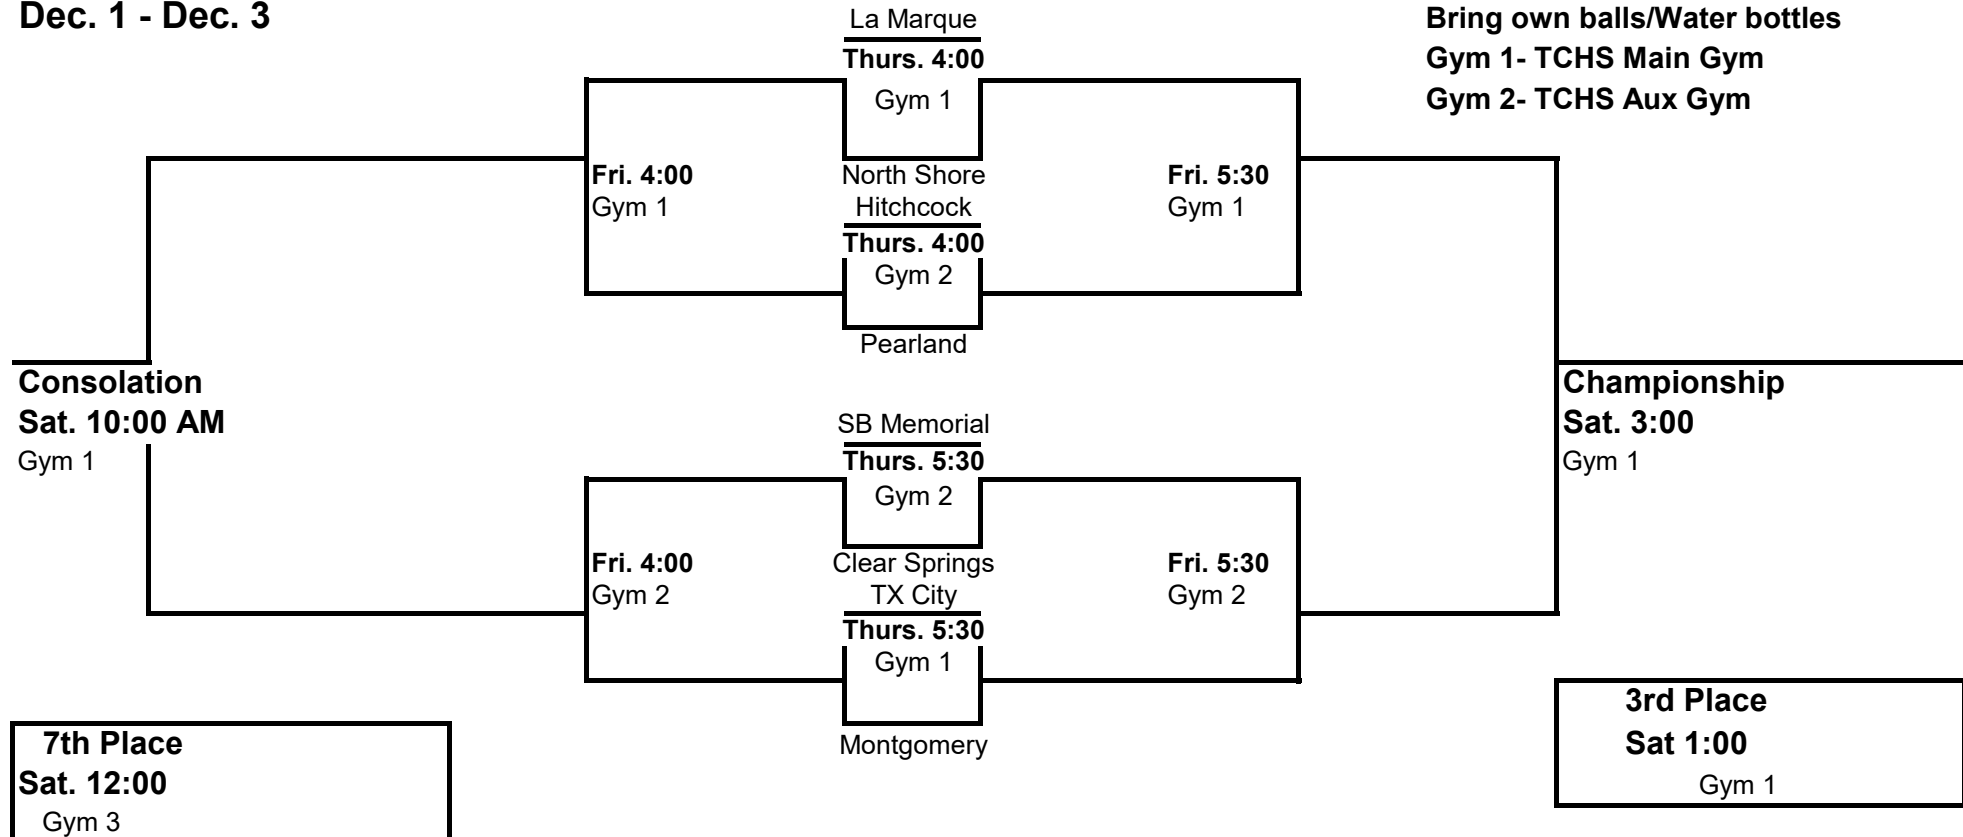

# Texas City Freshmen B Tournament

Dec. 1 - Dec. 3

Top team wears white jersey (Home)

Bring own balls/Water bottles

Gym 1- TCHS Main Gym

Gym 2- TCHS Aux Gym

Gym 3 - Blocker Gym

# Texas City Freshmen A Tournament

Dec. 1 - Dec. 3

Top team wears white jersey (Home)  
 Bring own balls/Water bottles  
 Gym 1- TCHS Main Gym  
 Gym 2- TCHS Aux Gym

**Gym 1**    **TCHS Main Gym**  
**Gym 2**    **TCHS Aux Gym**  
**Gym 3**    **Blocker**

Thursday 12/1

4:00 Gym 1    (A)La Marque vs North Shore  
      Gym 2    (A)Hitchcock vs Pearland

5:30 Gym 1    (A)TX City vs Magnolia  
      Gym 2    (A) SB Memorial vs Clear Springs

7:00 Gym 1    (B)  
      Gym 2    (B) TX City vs Galena Park